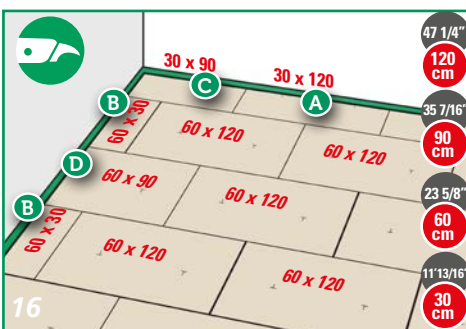

FITTING INSTRUCTIONS