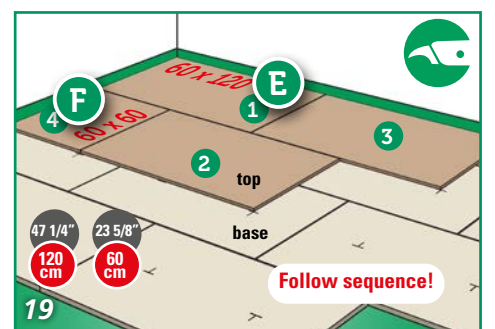

FITTING INSTRUCTIONS